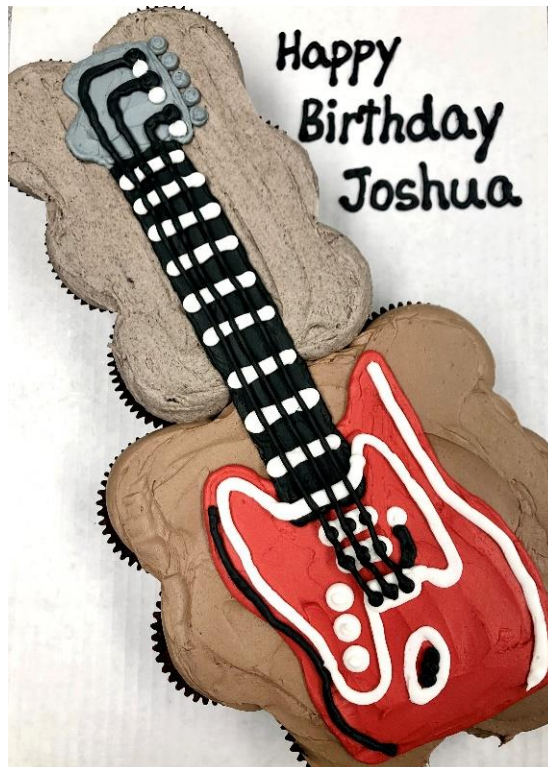

P-13 GUITAR CUPCAKE CAKE

16 CUPCAKES $82